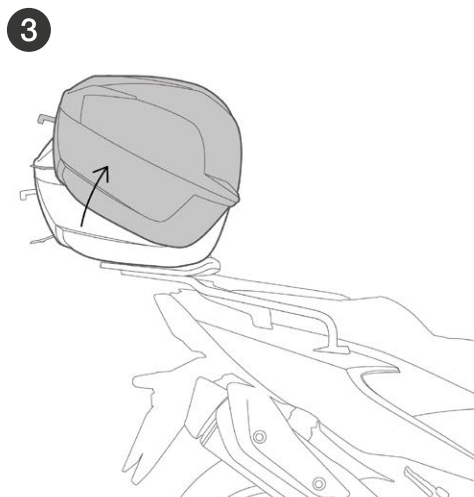

ASSEMBLY

RELEASE

INCLUDED

⚠ WARNING!

IF NOT ALLIGN, LOOSE THE SCREWS OF THE FITTING KIT, PLACE THE MOUNTING PLATE AND TIGHT IT ALL TOGETHER.

INSTALLATION OPTION 1: SHAD TOP FITTING

***INCLUDED IN SHAD
SPECIFIC TOP FITTING**

INSTALLATION OPTION 2: SHAD TOP FITTING

**INSTALLATION OPTION 3:
SHAD TOP FITTING**

**INSTALLATION OPTION 4:
MOTORBIKE REAR TUBSTER (NO SHAD TOP FITTING)**

OPTION A

OPTION B

OPTION C

ACCESSORIES

INNER BAG
Ref. X0IB00