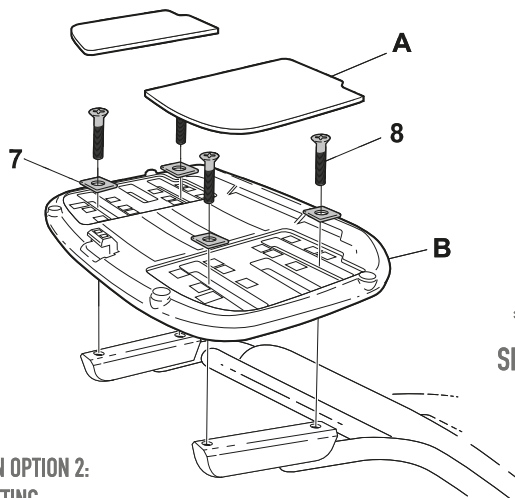

ASSEMBLY

RELEASE

INCLUDED

⚠ WARNING!

IF NOT ALLIGN, LOOSE THE SCREWS OF THE FITTING KIT, PLACE THE MOUNTING PLATE AND TIGHT IT ALL TOGETHER.

INSTALLATION OPTION 1: SHAD TOP FITTING

***INCLUDED IN SHAD
SPECIFIC TOP FITTING**

INSTALLATION OPTION 2: SHAD TOP FITTING

**INSTALLATION OPTION 3:
SHAD TOP FITTING**

**INSTALLATION OPTION 4:
MOTORBIKE REAR TUBSTER (NO SHAD TOP FITTING)**

OPTION A

OPTION B

OPTION C

ACCESSORIES

INNER BAG
Ref. X0IB00