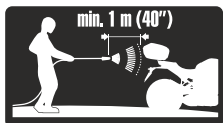

MAXIMUM SPEED, CHECK LOCAL LAWS.

ALWAYS SECURE AND LOCK PRODUCTS.

ONLY USE RECOMMENDED CLEANING PRODUCTS.

CASES ARE NOT DESIGNED TO PROTECT FRAGILE OBJECTS.

1 M. MINIMUM DISTANCE WITH POWER WASHER.

OPEN

CLOSE

ASSEMBLY

RELEASE

INCLUDED

⚠ WARNING!

IF NOT ALLIGN, LOOSE THE SCREWS OF THE FITTING KIT, PLACE THE MOUNTING PLATE AND TIGHT IT ALL TOGETHER.

INSTALLATION OPTION 1: SHAD TOP FITTING

***INCLUDED IN SHAD
SPECIFIC TOP FITTING**