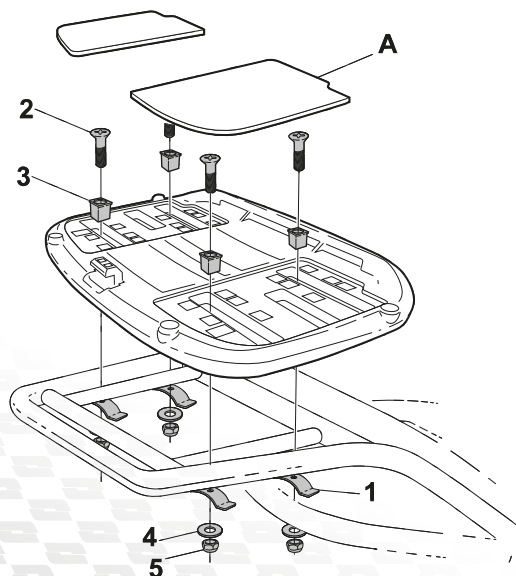

ASSEMBLY

RELEASE

INCLUDED

⚠ WARNING!

IF NOT ALLIGN, LOOSE THE SCREWS OF THE FITTING KIT, PLACE THE MOUNTING PLATE AND TIGHT IT ALL TOGETHER.

INSTALLATION OPTION 1: SHAD TOP FITTING

***INCLUDED IN SHAD
SPECIFIC TOP FITTING**

INSTALLATION OPTION 2: SHAD TOP FITTING

**INSTALLATION OPTION 3:
SHAD TOP FITTING**

**INSTALLATION OPTION 4:
MOTORBIKE REAR TUBSTER (NO SHAD TOP FITTING)**

OPTION A

OPTION B

OPTION C

ACCESSORIES

INNER BAG
Ref. X0IB00