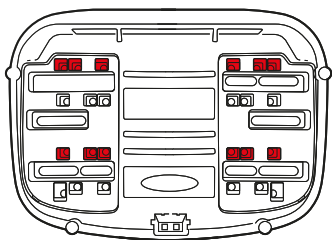

ASSEMBLY

RELEASE

INCLUDED

⚠ WARNING!

IF NOT ALLIGN, LOOSE THE SCREWS OF THE FITTING KIT, PLACE THE MOUNTING PLATE AND TIGHT IT ALL TOGETHER.

INSTALLATION OPTION 1: SHAD TOP FITTING

***INCLUDED IN SHAD
SPECIFIC TOP FITTING**

INSTALLATION OPTION 2: SHAD TOP FITTING

**INSTALLATION OPTION 3:
SHAD TOP FITTING**

**INSTALLATION OPTION 4:
MOTORBIKE REAR TUBSTER (NO SHAD TOP FITTING)**

OPTION A

OPTION B

OPTION C

ACCESSORIES

INNER BAG
Ref. X0IB00