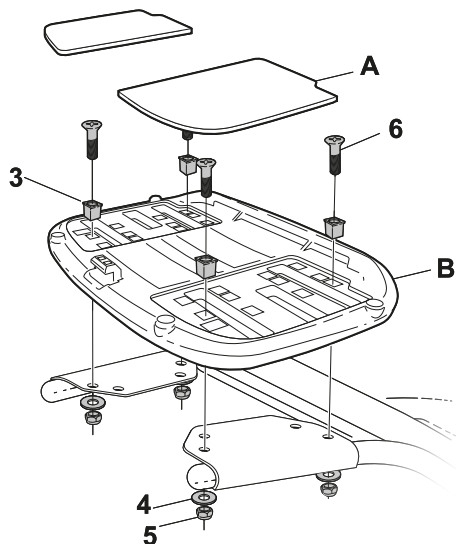

ASSEMBLY

RELEASE

INCLUDED

⚠ WARNING!

IF NOT ALLIGN, LOOSE THE SCREWS OF THE FITTING KIT, PLACE THE MOUNTING PLATE AND TIGHT IT ALL TOGETHER.

INSTALLATION OPTION 1: SHAD TOP FITTING

***INCLUDED IN SHAD
SPECIFIC TOP FITTING**

INSTALLATION OPTION 2: SHAD TOP FITTING

**INSTALLATION OPTION 3:
SHAD TOP FITTING**

**INSTALLATION OPTION 4:
MOTORBIKE REAR TUBSTER (NO SHAD TOP FITTING)**

OPTION A

OPTION B

OPTION C

ACCESSORIES

INNER BAG
Ref. X0IB00