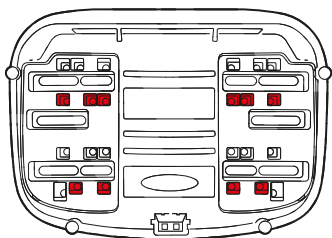

ASSEMBLY

RELEASE

INCLUDED

⚠ WARNING!

IF NOT ALLIGN, LOOSE THE SCREWS OF THE FITTING KIT, PLACE THE MOUNTING PLATE AND TIGHT IT ALL TOGETHER.

INSTALLATION OPTION 1: SHAD TOP FITTING

***INCLUDED IN SHAD
SPECIFIC TOP FITTING**

INSTALLATION OPTION 2: SHAD TOP FITTING

**INSTALLATION OPTION 3:
SHAD TOP FITTING**

**INSTALLATION OPTION 4:
MOTORBIKE REAR TUBSTER (NO SHAD TOP FITTING)**

OPTION A

OPTION B

OPTION C

ACCESSORIES

INNER BAG
Ref. X0IB00