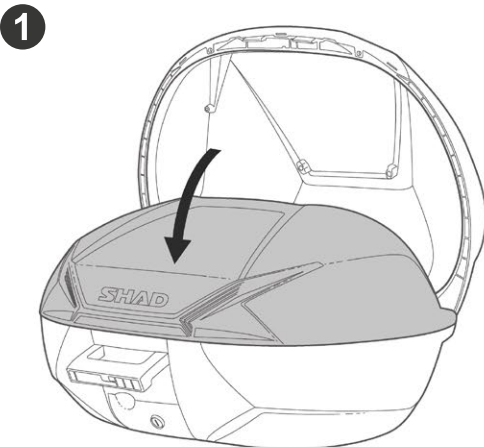

ASSEMBLY

RELEASE

INCLUDED

⚠ WARNING!

IF NOT ALLIGN, LOOSE THE SCREWS OF THE FITTING KIT, PLACE THE MOUNTING PLATE AND TIGHT IT ALL TOGETHER.

INSTALLATION OPTION 1: SHAD TOP FITTING

***INCLUDED IN SHAD
SPECIFIC TOP FITTING**

INSTALLATION OPTION 2: SHAD TOP FITTING

**INSTALLATION OPTION 3:
SHAD TOP FITTING**

**INSTALLATION OPTION 4:
MOTORBIKE REAR TUBSTER (NO SHAD TOP FITTING)**

OPTION A

OPTION B

OPTION C

ACCESSORIES

INNER BAG
Ref. X0IB00