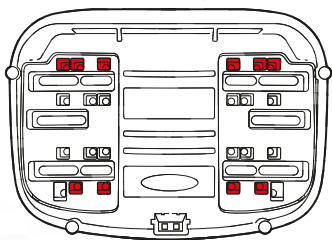

ASSEMBLY

RELEASE

INCLUDED

⚠ WARNING!

IF NOT ALLIGN, LOOSE THE SCREWS OF THE FITTING KIT, PLACE THE MOUNTING PLATE AND TIGHT IT ALL TOGETHER.

INSTALLATION OPTION 1: SHAD TOP FITTING

***INCLUDED IN SHAD
SPECIFIC TOP FITTING**

INSTALLATION OPTION 2: SHAD TOP FITTING

**INSTALLATION OPTION 3:
SHAD TOP FITTING**

**INSTALLATION OPTION 4:
MOTORBIKE REAR TUBSTER (NO SHAD TOP FITTING)**

OPTION A

OPTION B

OPTION C

ACCESSORIES

INNER BAG
Ref. X0IB00