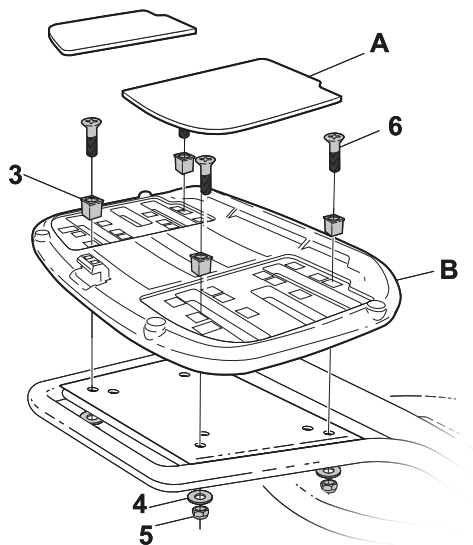

ASSEMBLY

RELEASE

INCLUDED

⚠ WARNING!

IF NOT ALLIGN, LOOSE THE SCREWS OF THE FITTING KIT, PLACE THE MOUNTING PLATE AND TIGHT IT ALL TOGETHER.

INSTALLATION OPTION 1: SHAD TOP FITTING

***INCLUDED IN SHAD
SPECIFIC TOP FITTING**

INSTALLATION OPTION 2: SHAD TOP FITTING

**INSTALLATION OPTION 3:
SHAD TOP FITTING**

**INSTALLATION OPTION 4:
MOTORBIKE REAR TUBSTER (NO SHAD TOP FITTING)**

OPTION A

OPTION B

OPTION C

ACCESSORIES

INNER BAG
Ref. X0IB00