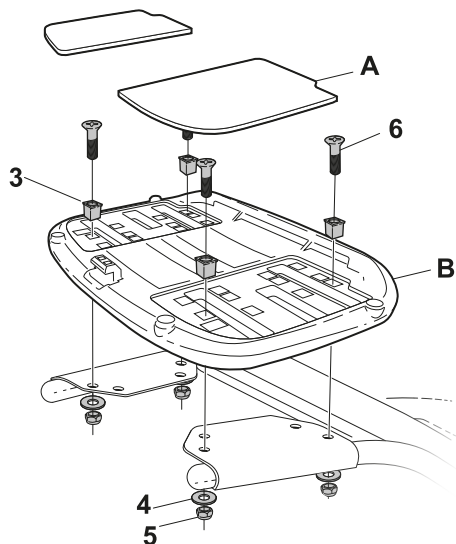

ASSEMBLY

RELEASE

INCLUDED

-  **1** 202622SE x 4
-  **2** 304338 x 4
M6 x 55
-  **3** 200713SE x 4

-  **4** 303000 x 4
Ø6 DIN 125
-  **5** 302021 x 4
M6 DIN 985
-  **6** 304058 x 4
M6 x 30

WARNING!

IF NOT ALLIGN, LOOSE THE SCREWS OF THE FITTING KIT, PLACE THE MOUNTING PLATE AND TIGHT IT ALL TOGETHER.

INSTALLATION OPTION 1: SHAD TOP FITTING

*INCLUDED IN SHAD SPECIFIC TOP FITTING

-  **7** 303018 x 4
Ø8
-  **8** 304081 x 4
M8 x 20 DIN 7380

INSTALLATION OPTION 2: SHAD TOP FITTING

**INSTALLATION OPTION 3:
SHAD TOP FITTING**

**INSTALLATION OPTION 4:
MOTORBIKE REAR TUBSTER (NO SHAD TOP FITTING)**

OPTION A

OPTION B

OPTION C

ACCESSORIES

BACK REST
Ref. D0RI3900

LIGHT
Ref. D0B40KL

LED