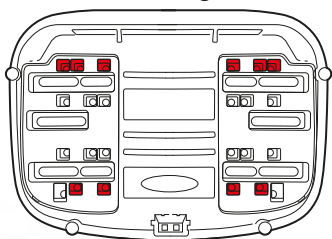

**INSTALLATION OPTION 3:
SHAD TOP FITTING**

**INSTALLATION OPTION 4:
MOTORBIKE REAR TUBSTER (NO SHAD TOP FITTING)**

OPTION C