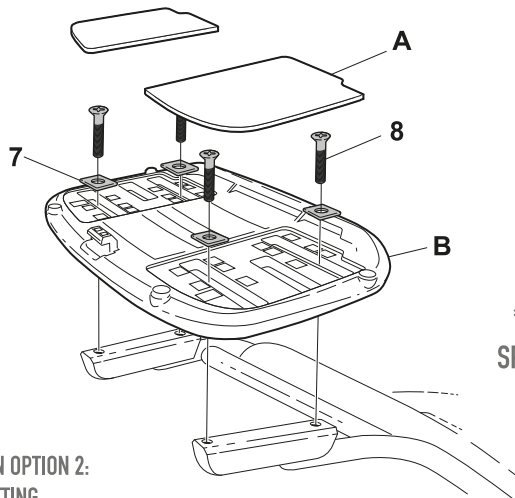

ASSEMBLY

RELEASE

INCLUDED

-  **1** 202622SE x 4
-  **2** 304338 x 4
M6 x 55
-  **3** 200713SE x 4

-  **4** 303000 x 4
Ø6 DIN 125
-  **5** 302021 x 4
M6 DIN 985
-  **6** 304058 x 4
M6 x 30

WARNING!

IF NOT ALLIGN, LOOSE THE SCREWS OF THE FITTING KIT, PLACE THE MOUNTING PLATE AND TIGHT IT ALL TOGETHER.

INSTALLATION OPTION 1: SHAD TOP FITTING

*INCLUDED IN SHAD SPECIFIC TOP FITTING

-  **7** 303018 x 4
Ø8
-  **8** 304081 x 4
M8 x 20 DIN 7380

INSTALLATION OPTION 2: SHAD TOP FITTING

**INSTALLATION OPTION 3:
SHAD TOP FITTING**