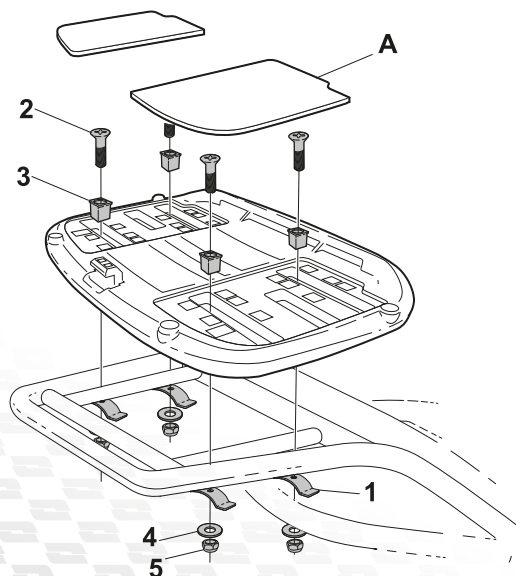

ASSEMBLY

RELEASE

INCLUDED

-  **1** 202622SE x 4
-  **2** 304338 x 4
M6 x 55
-  **3** 200713SE x 4

-  **4** 303000 x 4
Ø6 DIN 125
-  **5** 302021 x 4
M6 DIN 985
-  **6** 304058 x 4
M6 x 30

WARNING!

IF NOT ALLIGN, LOOSE THE SCREWS OF THE FITTING KIT, PLACE THE MOUNTING PLATE AND TIGHT IT ALL TOGETHER.

INSTALLATION OPTION 1: SHAD TOP FITTING

*INCLUDED IN SHAD SPECIFIC TOP FITTING

-  **7** 303018 x 4
Ø8
-  **8** 304081 x 4
M8 x 20 DIN 7380

INSTALLATION OPTION 2: SHAD TOP FITTING

**INSTALLATION OPTION 3:
SHAD TOP FITTING**

**INSTALLATION OPTION 4:
MOTORBIKE REAR TUBSTER (NO SHAD TOP FITTING)**

OPTION A

OPTION B

OPTION C

ACCESSORIES

BACK REST
Ref. D0RI3900

LIGHT
Ref. D0B40KL

LED