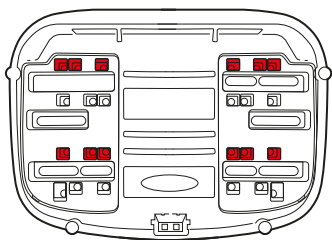

**INSTALLATION OPTION 3:
SHAD TOP FITTING**

**INSTALLATION OPTION 4:
MOTORBIKE REAR TUBSTER (NO SHAD TOP FITTING)**

OPTION A