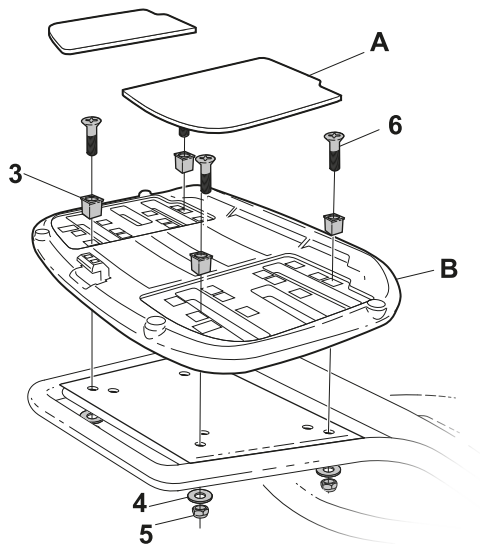

ASSEMBLY

RELEASE

INCLUDED

-  **1** 202622SE x 4
-  **2** 304338 x 4
M6 x 55
-  **3** 200713SE x 4

-  **4** 303000 x 4
Ø6 DIN 125
-  **5** 302021 x 4
M6 DIN 985
-  **6** 304058 x 4
M6 x 30

WARNING!

IF NOT ALLIGN, LOOSE THE SCREWS OF THE FITTING KIT, PLACE THE MOUNTING PLATE AND TIGHT IT ALL TOGETHER.

INSTALLATION OPTION 1: SHAD TOP FITTING

*INCLUDED IN SHAD SPECIFIC TOP FITTING

-  **7** 303018 x 4
Ø8
-  **8** 304081 x 4
M8 x 20 DIN 7380

INSTALLATION OPTION 2: SHAD TOP FITTING

**INSTALLATION OPTION 3:
SHAD TOP FITTING**