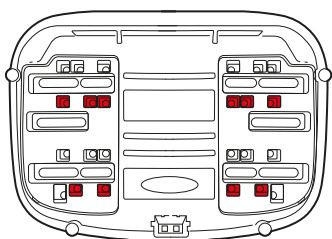

**INSTALLATION OPTION 3:
SHAD TOP FITTING**

**INSTALLATION OPTION 4:
MOTORBIKE REAR TUBSTER (NO SHAD TOP FITTING)**

OPTION B