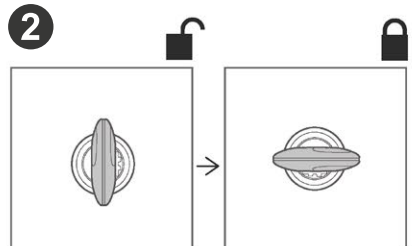

ASSEMBLY

RELEASE

INCLUDED

-  **1** 202622SE x 4
-  **2** 304338 x 4
M6 x 55
-  **3** 200713SE x 4

-  **4** 303000 x 4
Ø6 DIN 125
-  **5** 302021 x 4
M6 DIN 985
-  **6** 304058 x 4
M6 x 30

WARNING!

IF NOT ALLIGN, LOOSE THE SCREWS OF THE FITTING KIT, PLACE THE MOUNTING PLATE AND TIGHT IT ALL TOGETHER.

INSTALLATION OPTION 1: SHAD TOP FITTING

*INCLUDED IN SHAD SPECIFIC TOP FITTING

-  **7** 303018 x 4
Ø8
-  **8** 304081 x 4
M8 x 20 DIN 7380

INSTALLATION OPTION 2: SHAD TOP FITTING

**INSTALLATION OPTION 3:
SHAD TOP FITTING**